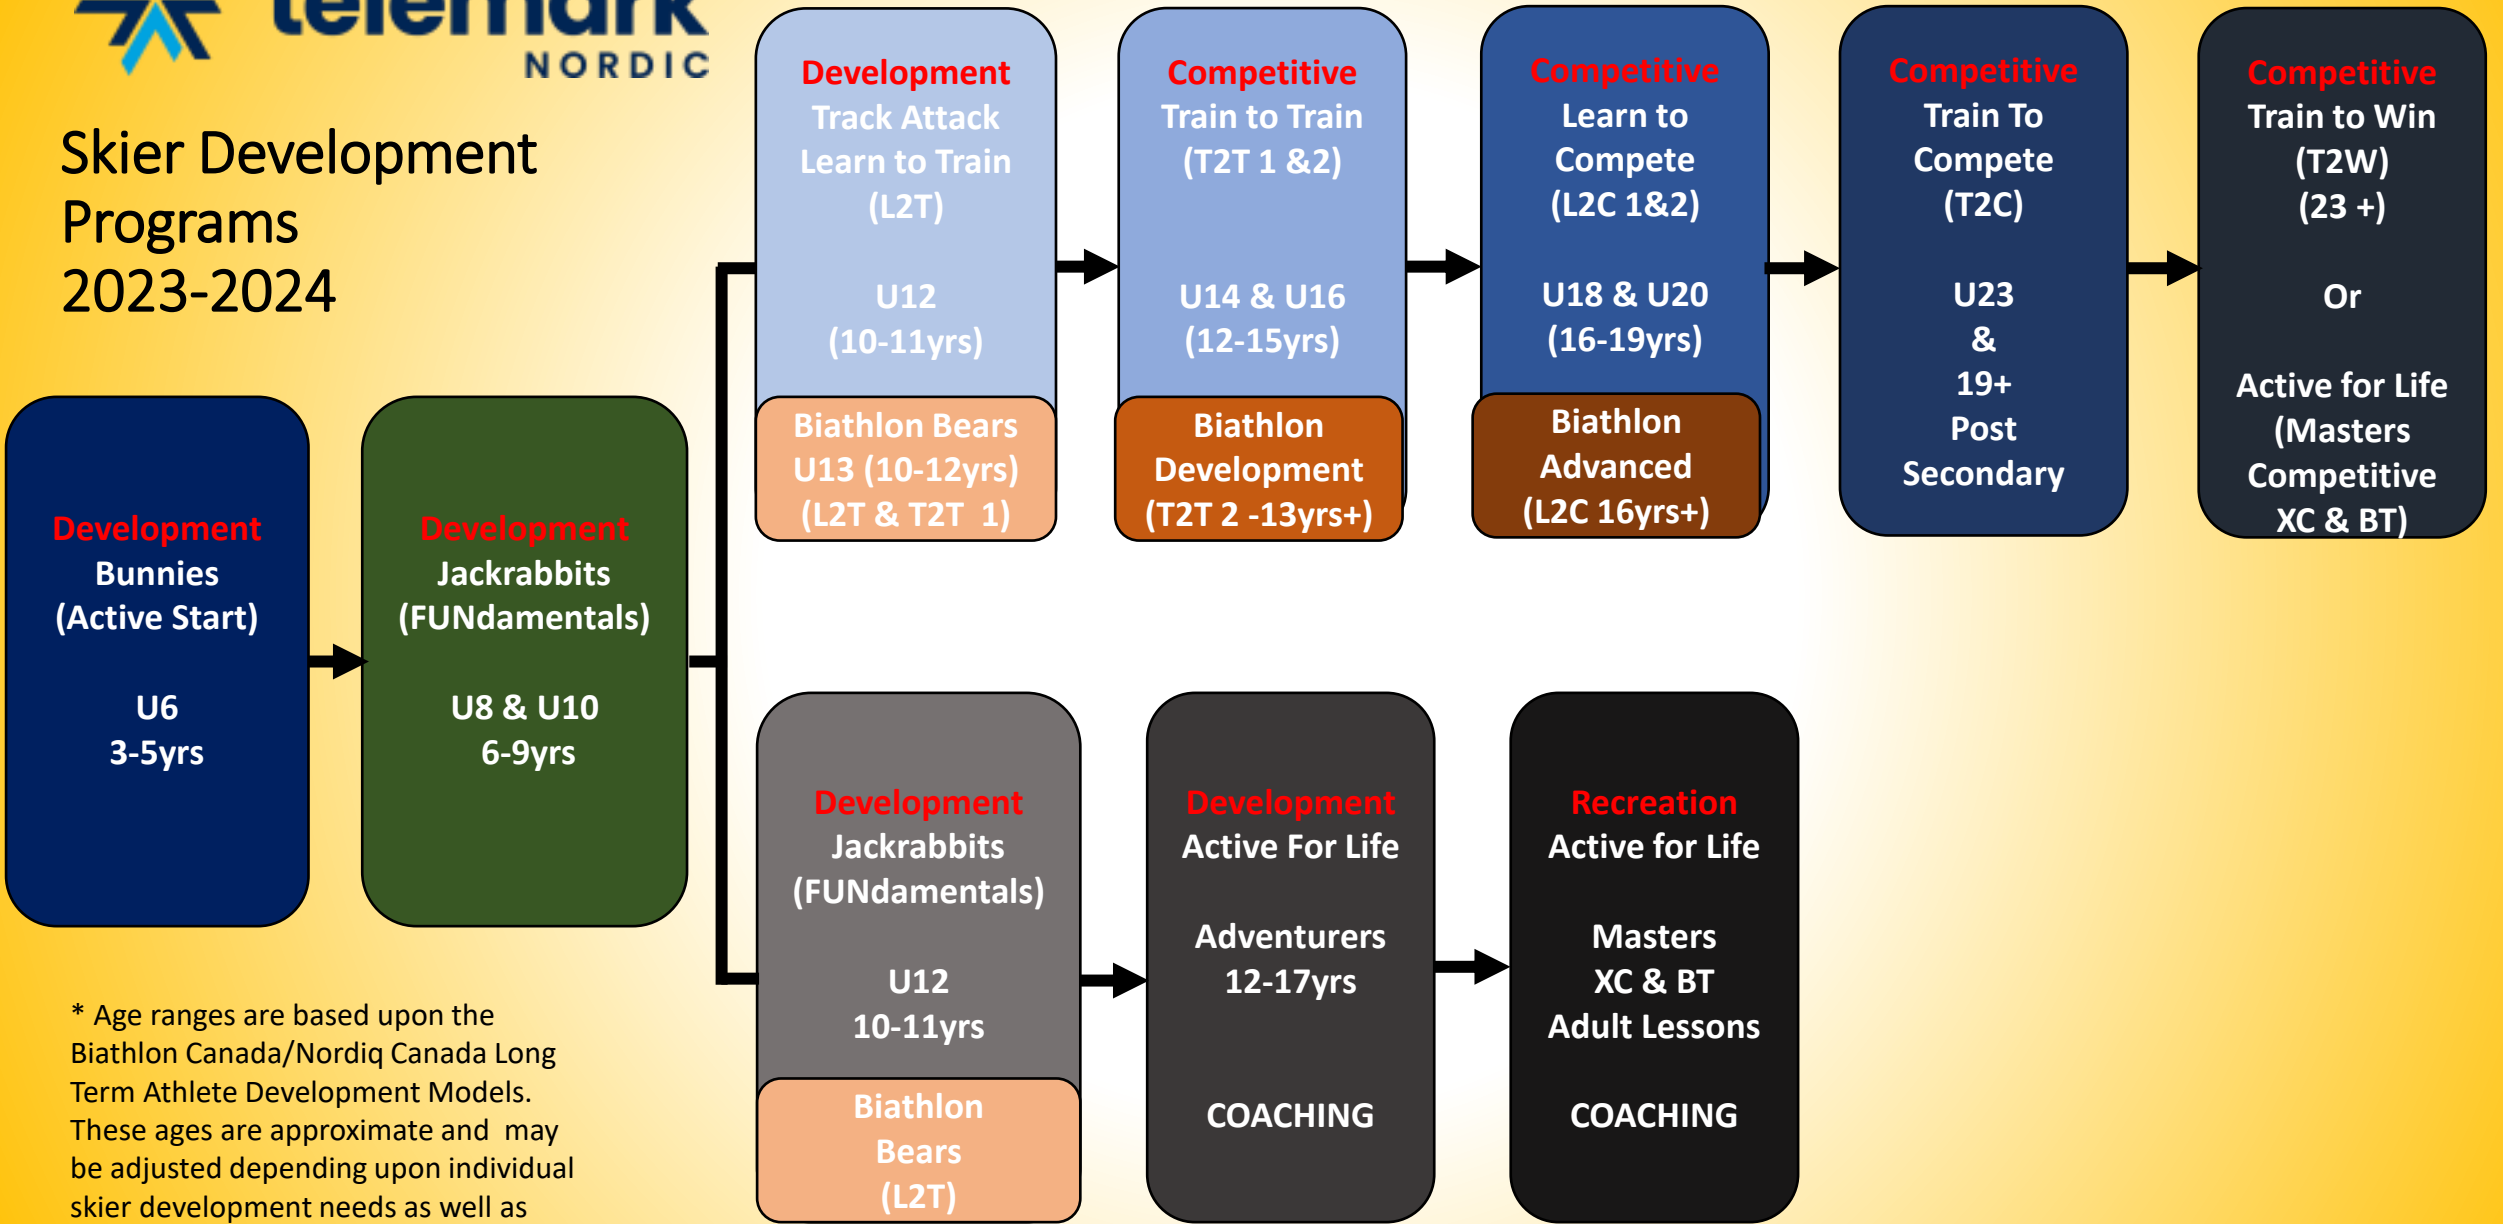

Skier Development Programs 2023-2024

* Age ranges are based upon the Biathlon Canada/Nordiq Canada Long Term Athlete Development Models. These ages are approximate and may be adjusted depending upon individual skier development needs as well as current programming.