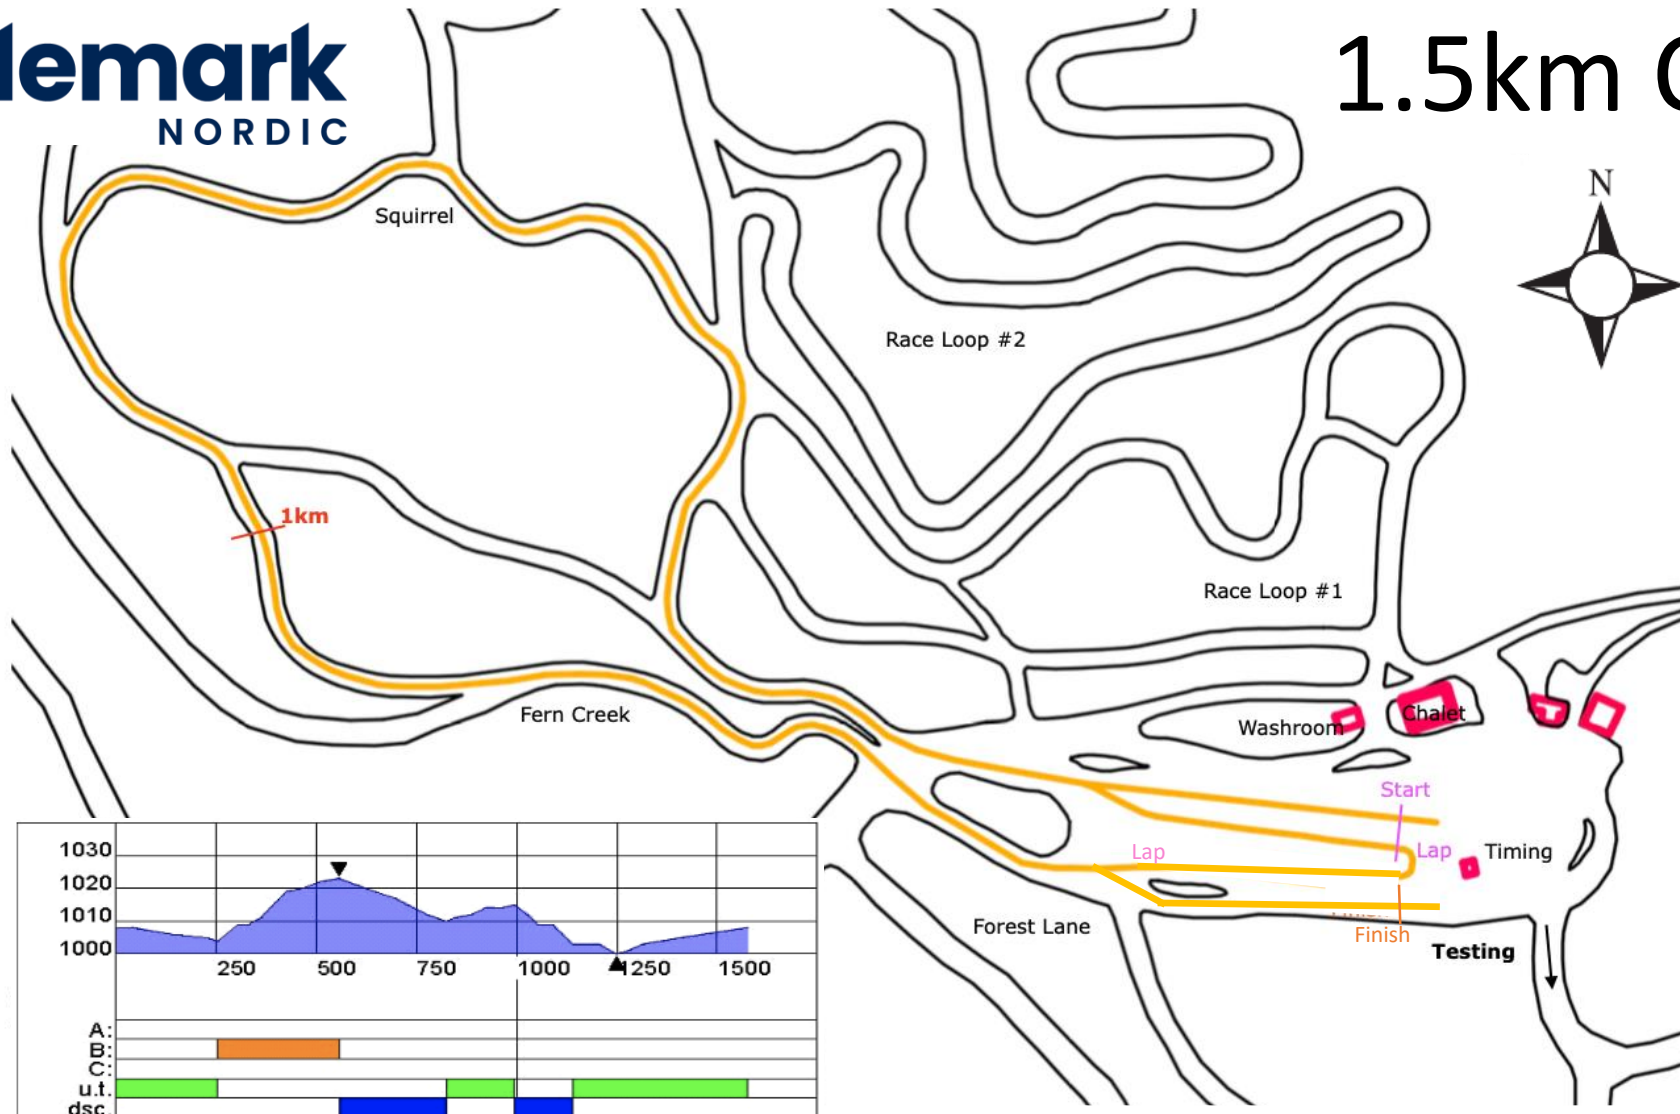

telemark
NORDIC

1.5km Course

Course length: 1578m

Category:

Competition Level:

Height Difference (HD): 23m

Maximum Climb (MC): 19m

Total Climb (TC): 32m

Lowest point: 1000m

Highest point: 1023m