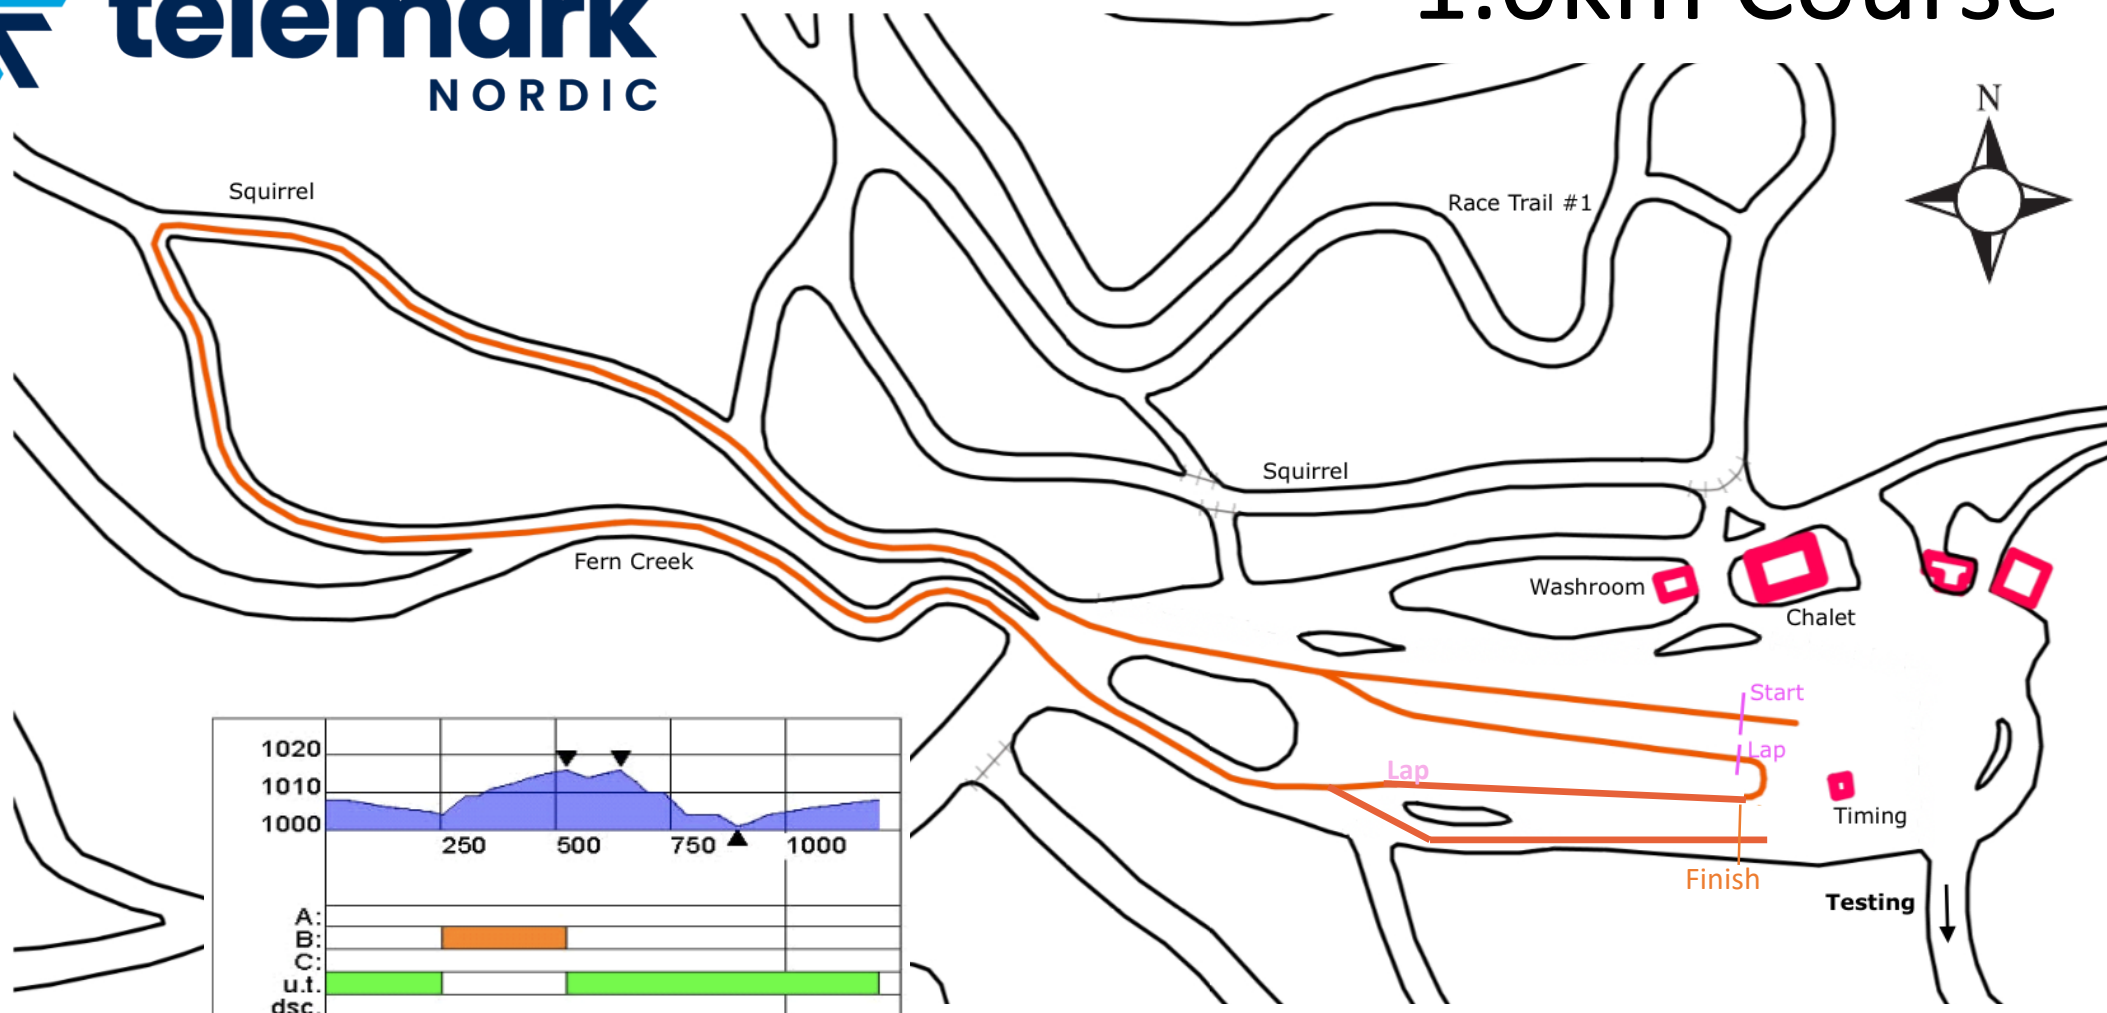

# 1.0km Course

Course length: 1205m

Category:

Competition Level:

Height Difference (HD): 15m

Maximum Climb (MC): 12m

Total Climb (TC): 21m

Lowest point: 1001m

Highest point: 1016m