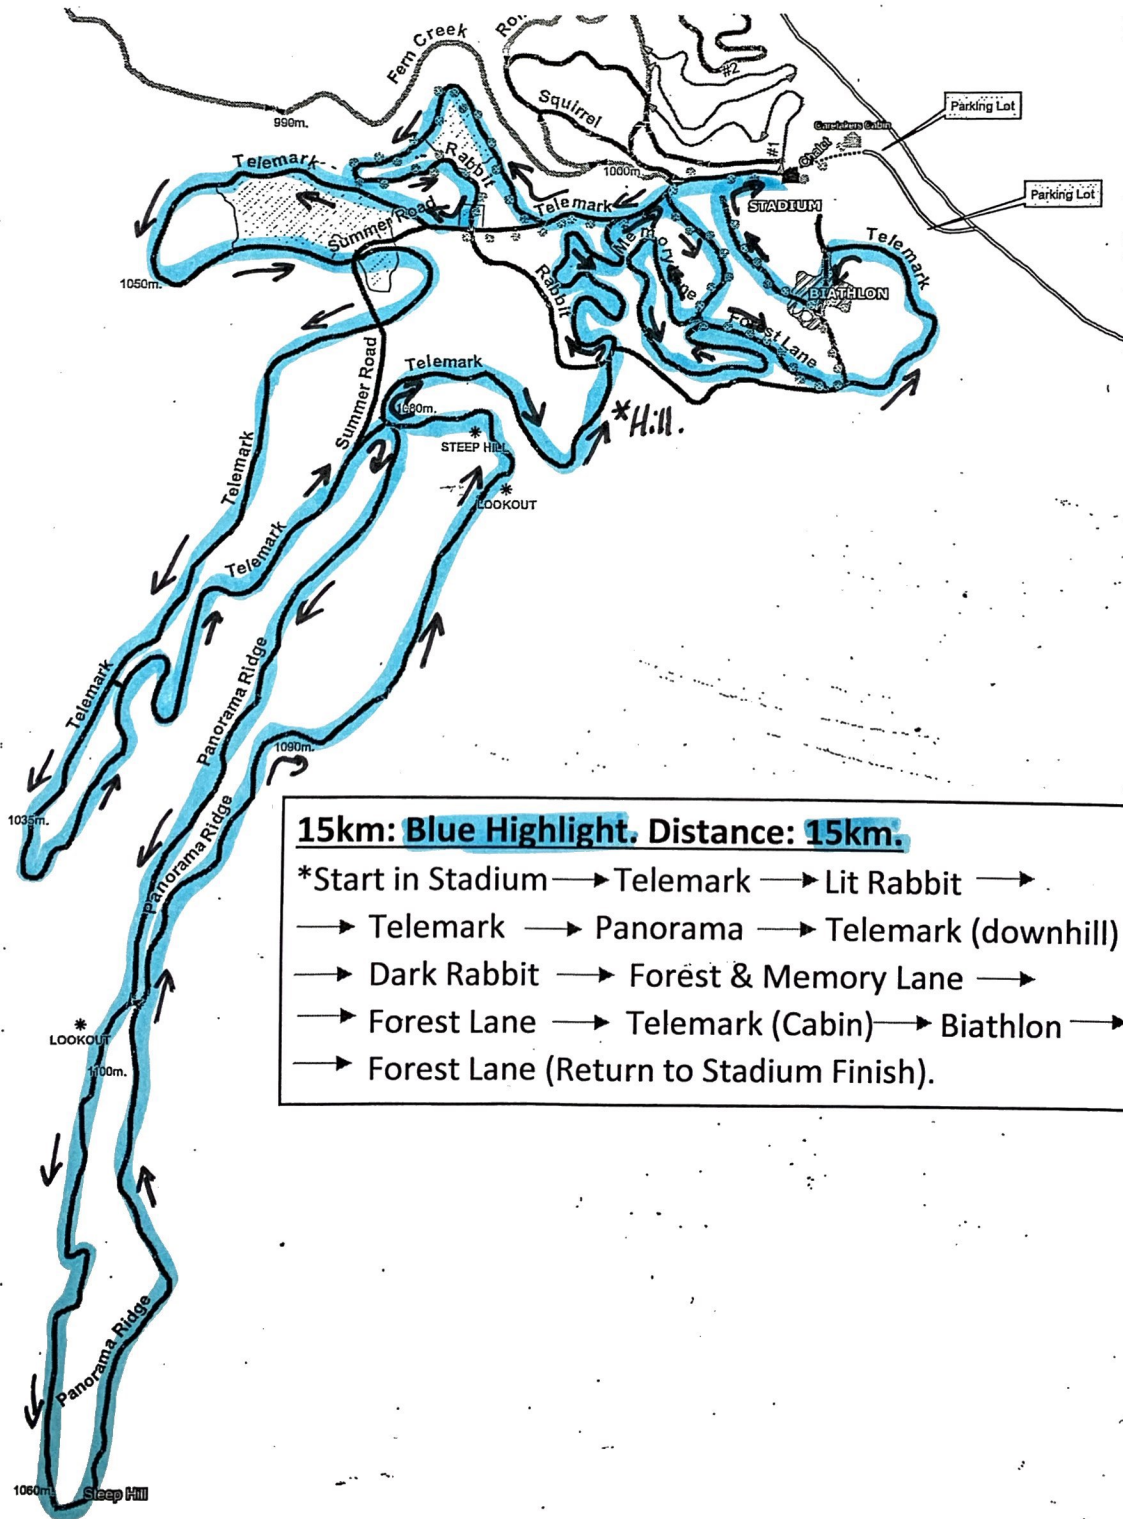

TELEMARK

Nordic Club

Chalet Telephone 250-707-5925
Website: www.telemarknordic.com

Loppet: 15km.

15km: Blue Highlight. Distance: 15km.

- *Start in Stadium → Telemark → Lit Rabbit →
- Telemark → Panorama → Telemark (downhill) →
- Dark Rabbit → Forest & Memory Lane →
- Forest Lane → Telemark (Cabin) → Biathlon →
- Forest Lane (Return to Stadium Finish).