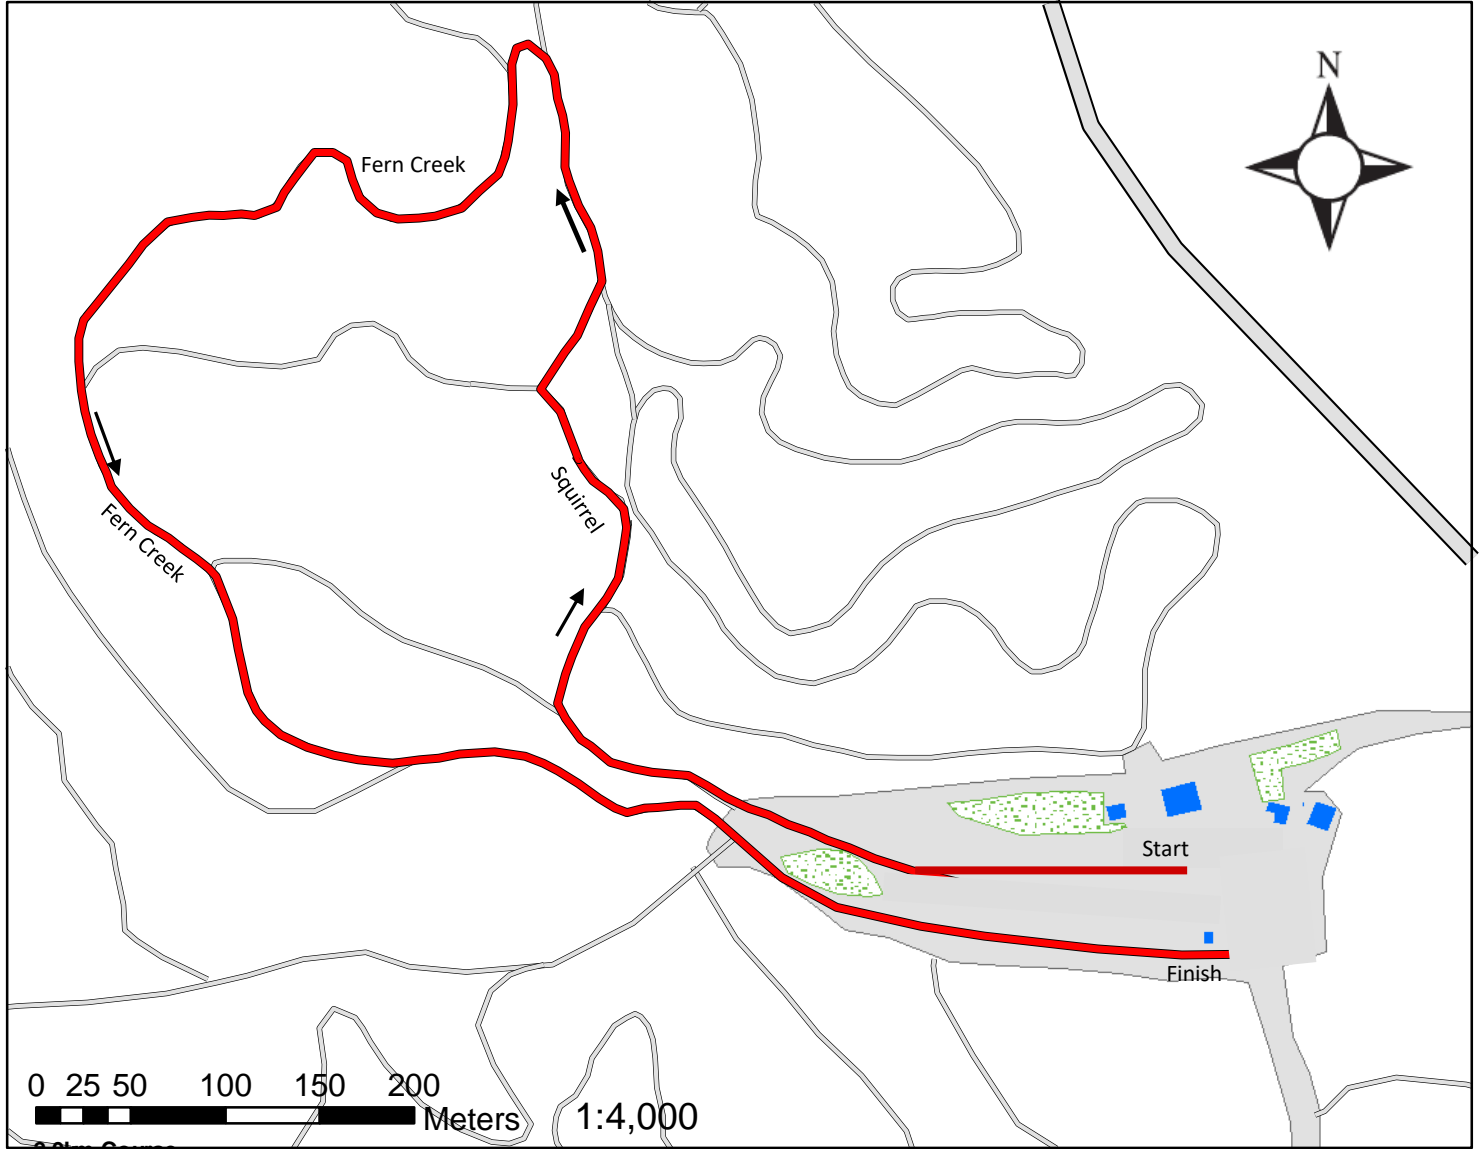

TELEMARK
Nordic Club

BC Track Attack Championships

2 km Interval Start Classic Technique

Course length:	2031m	Height Difference (HD):	30m	Lowest point:	1001m
Category:		Maximum Climb (MC):	15m	Highest point:	1031m
Competition Level:		Total Climb (TC):	47m		