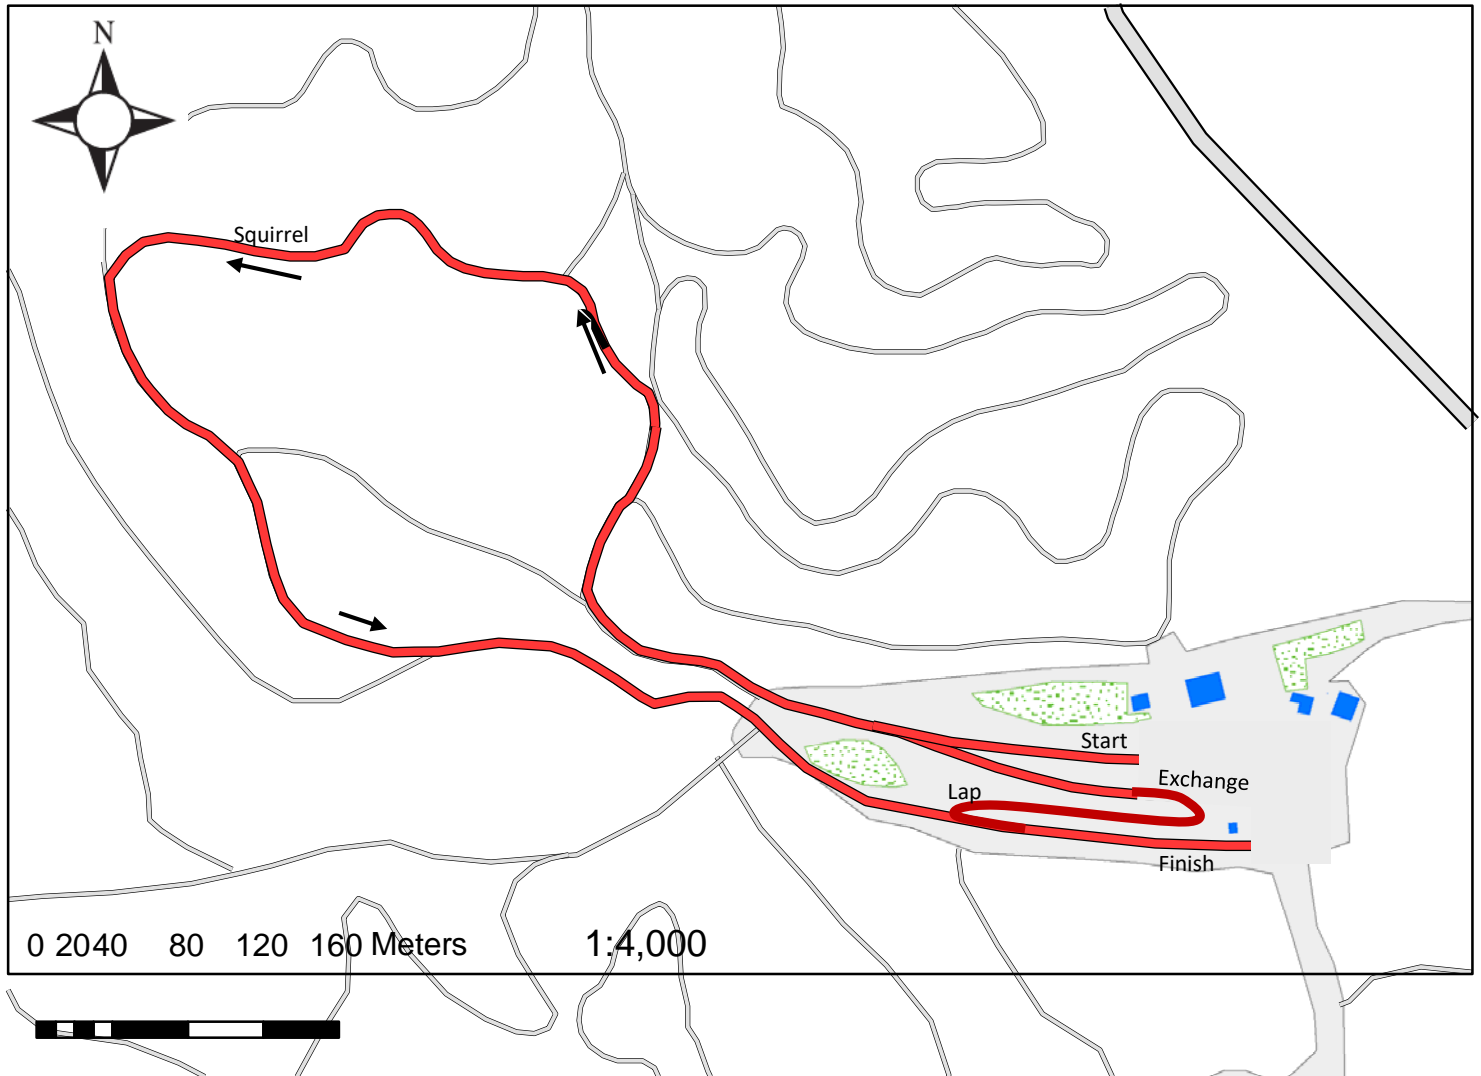

TELEMARK
Nordic Club

BC Track Attack Championships

Relay(4 x 1.5 km)

Lap 1 & 2: Classic

Lap 3 & 4: Free Technique

1.5km Distance Course

Course length:	1578m	Height Difference (HD):	23m	Lowest point:	1000m
Category:		Maximum Climb (MC):	19m	Highest point:	1023m
Competition Level:		Total Climb (TC):	32m		