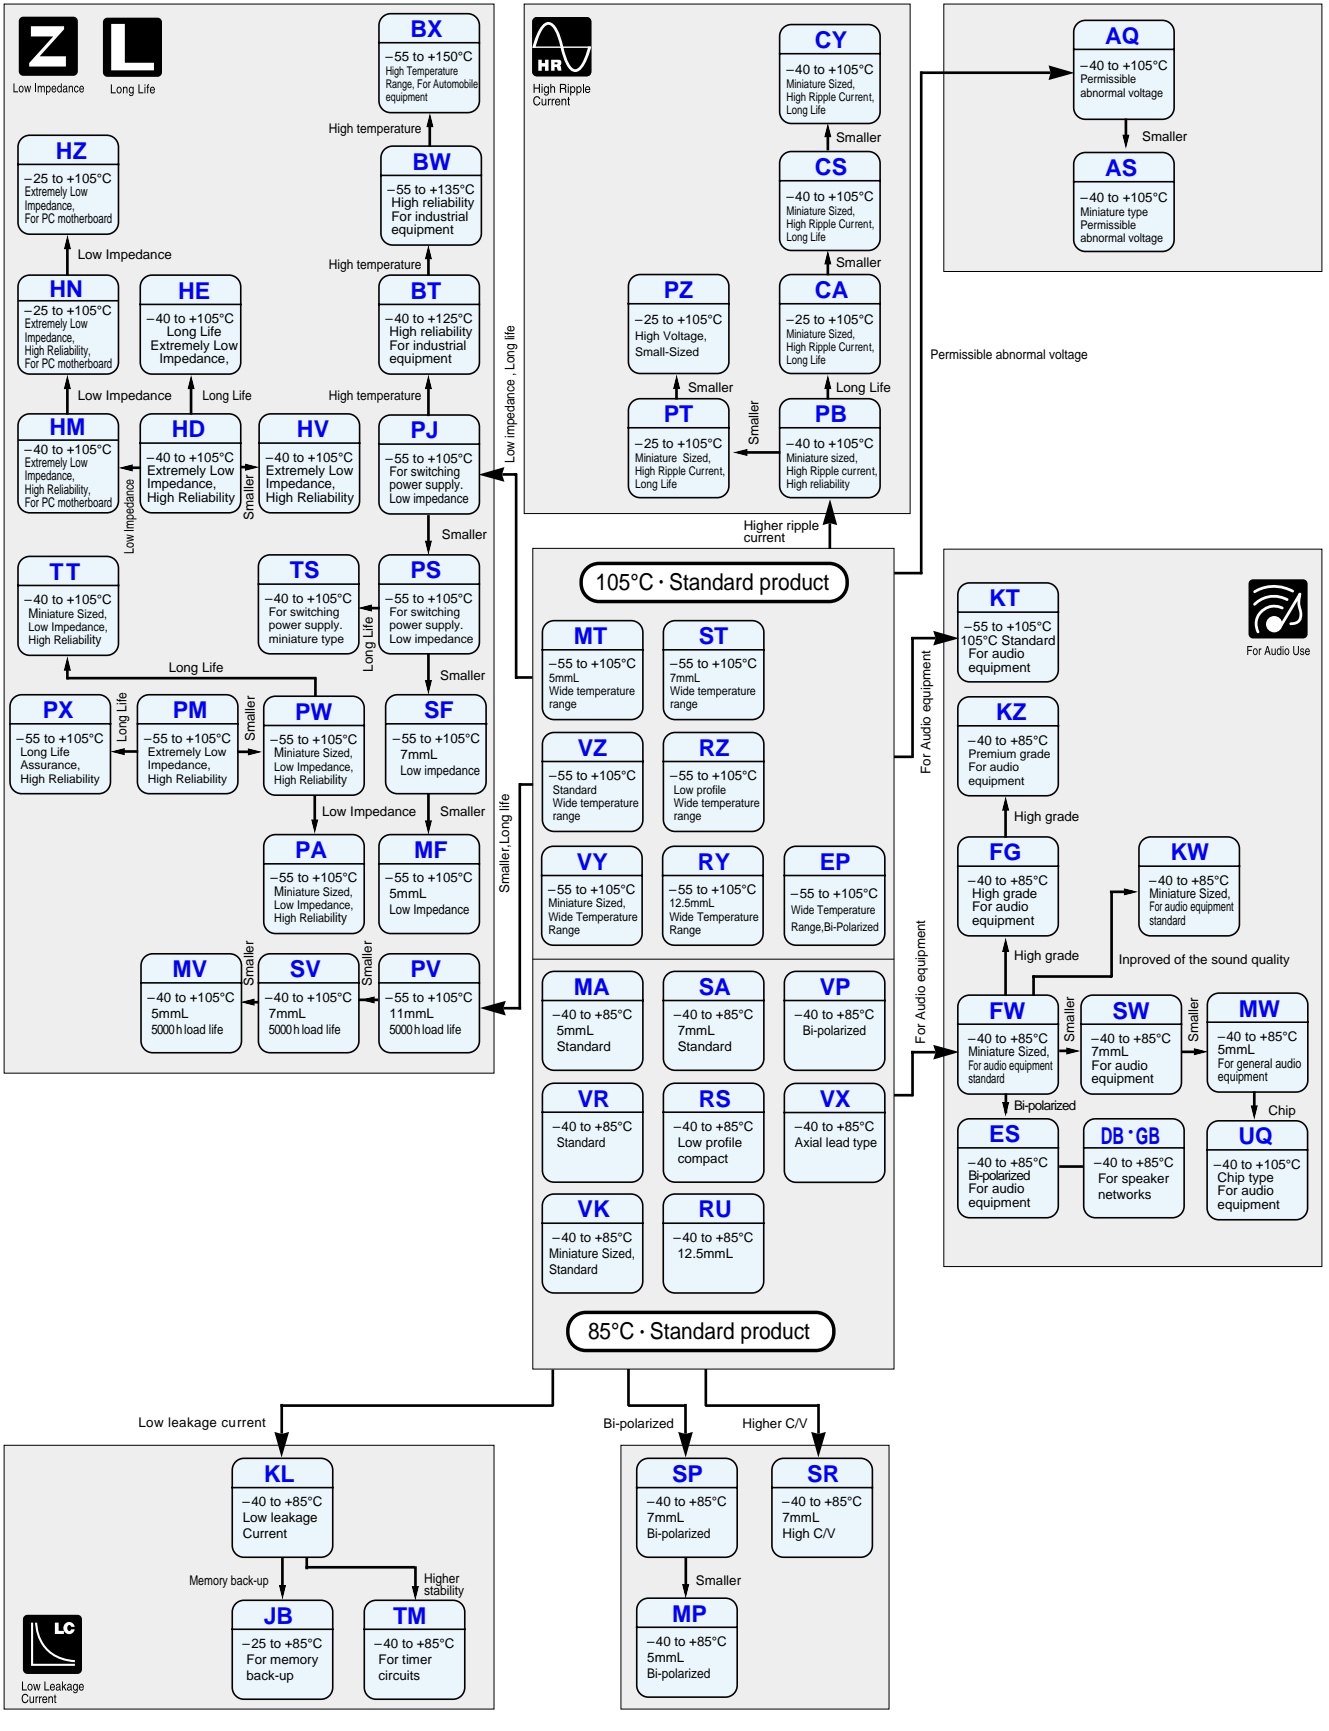

Miniature Aluminum Electrolytic Capacitors

Chip Aluminum Electrolytic Capacitors

○ Page number

Large Can Aluminum Electrolytic Capacitors

System Diagram for FPCAP

Radial lead type

SMD type