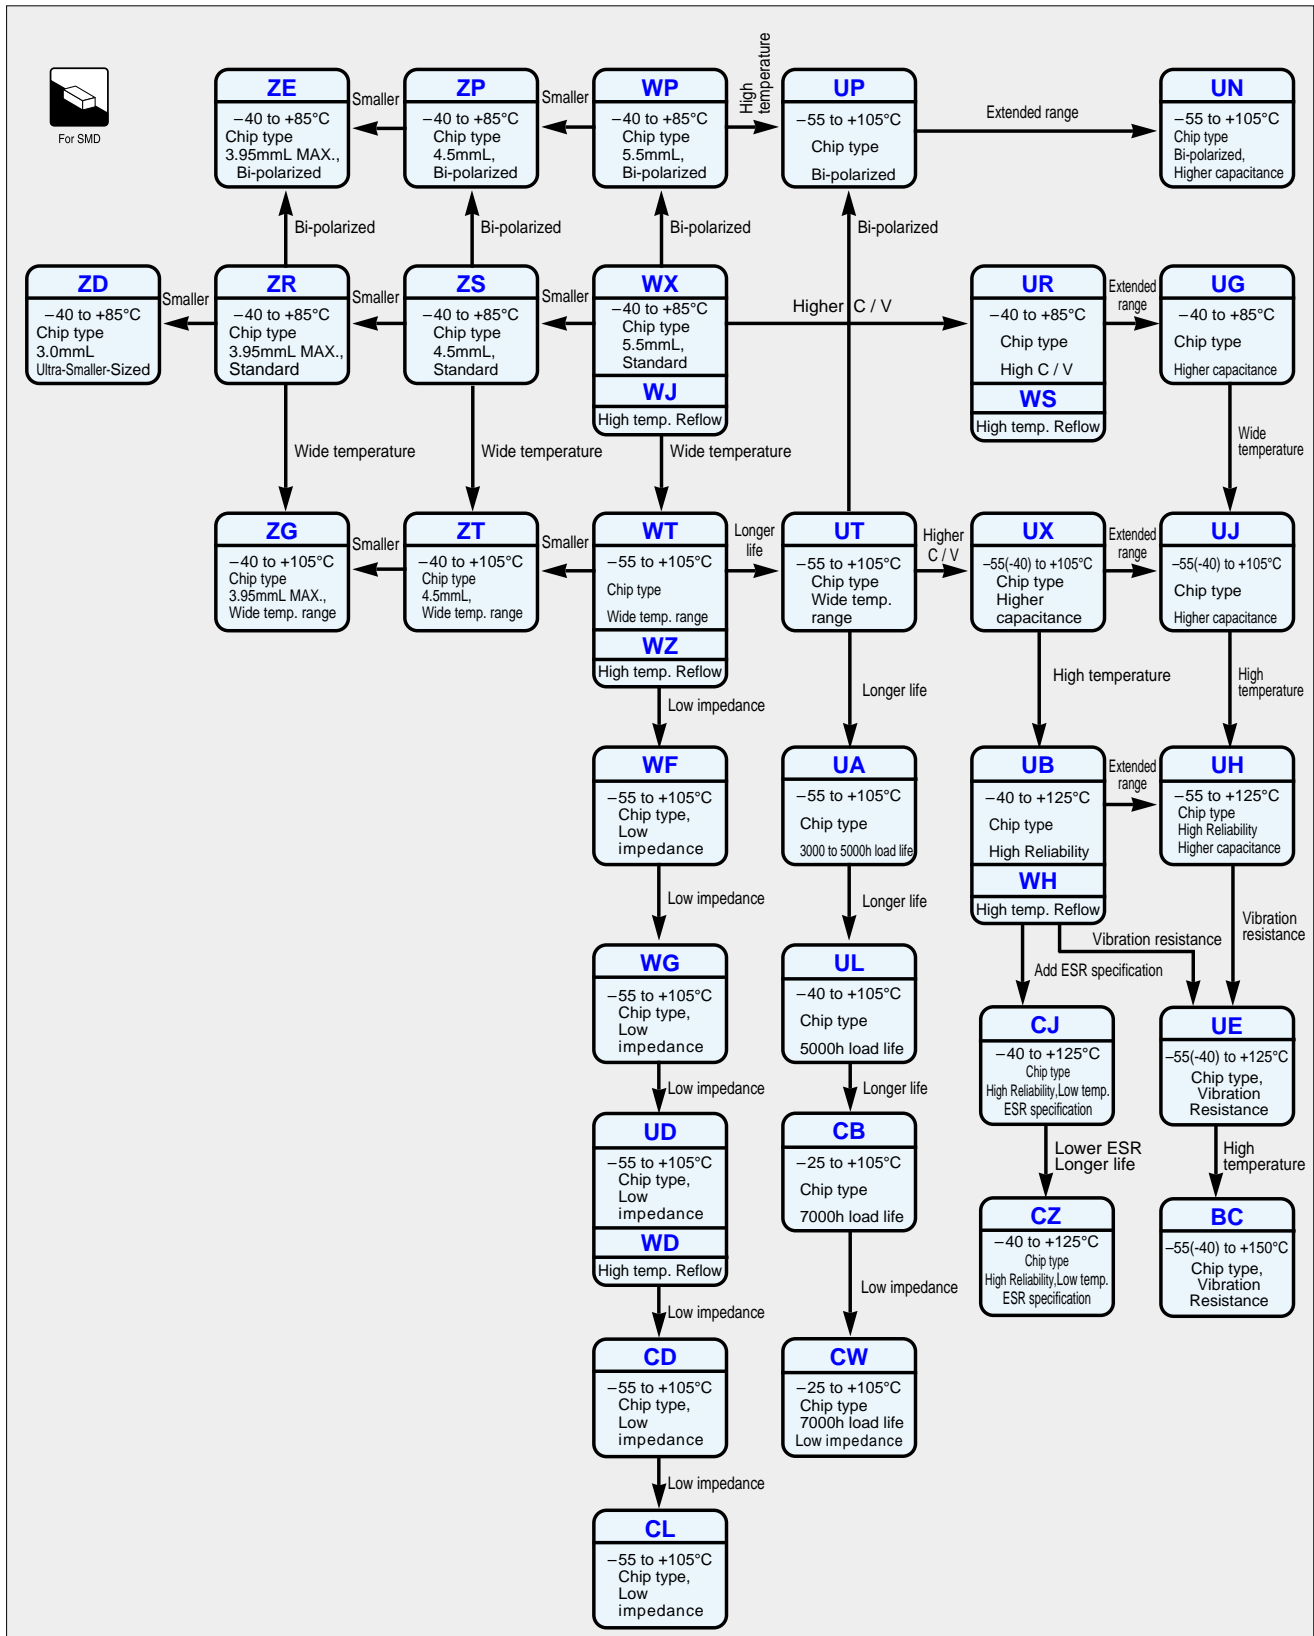

Miniature Aluminum Electrolytic Capacitors

Chip Aluminum Electrolytic Capacitors

○ Page number

Large Can Aluminum Electrolytic Capacitors

System Diagram for FPCAP

Radial lead type

SMD type