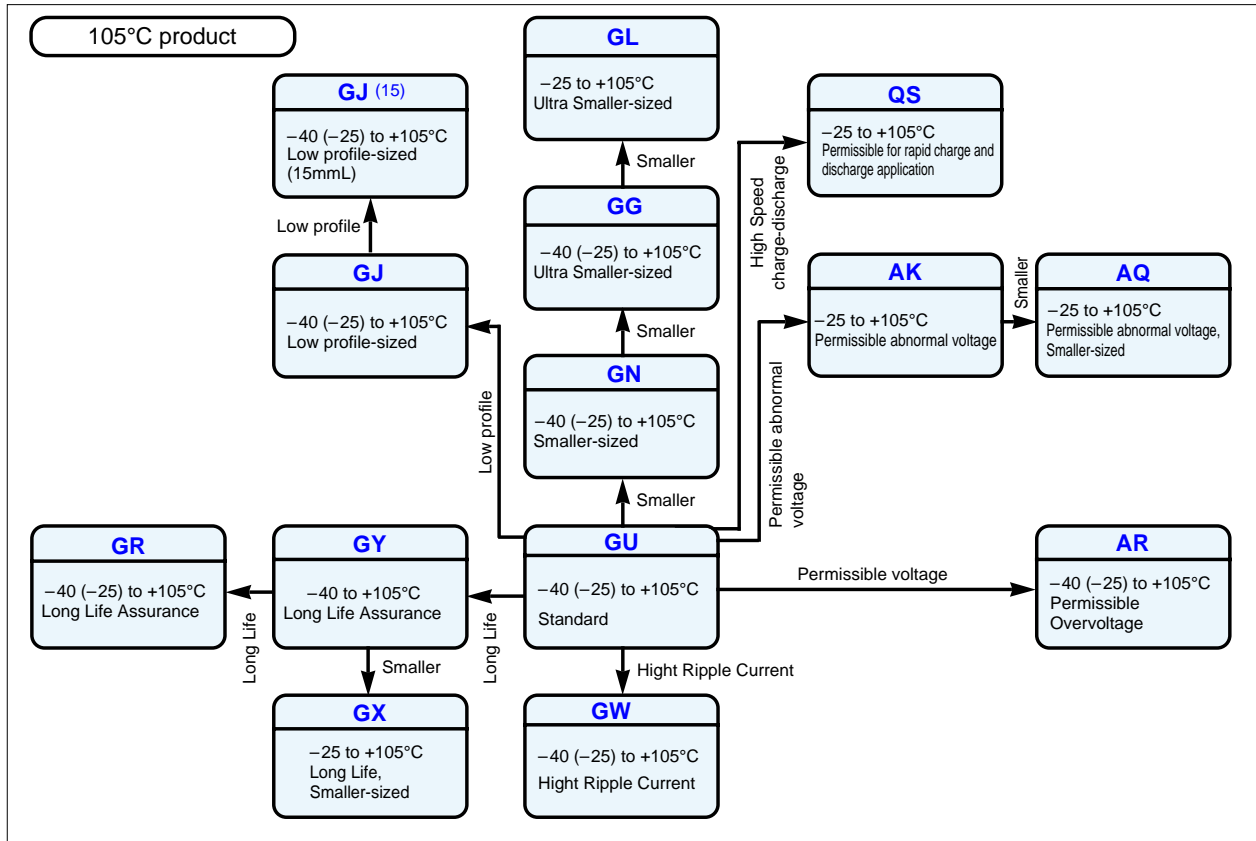

Miniature Aluminum Electrolytic Capacitors

Chip Aluminum Electrolytic Capacitors

○ Page number

Large Can Aluminum Electrolytic Capacitors

System Diagram for FPCAP

Radial lead type

SMD type