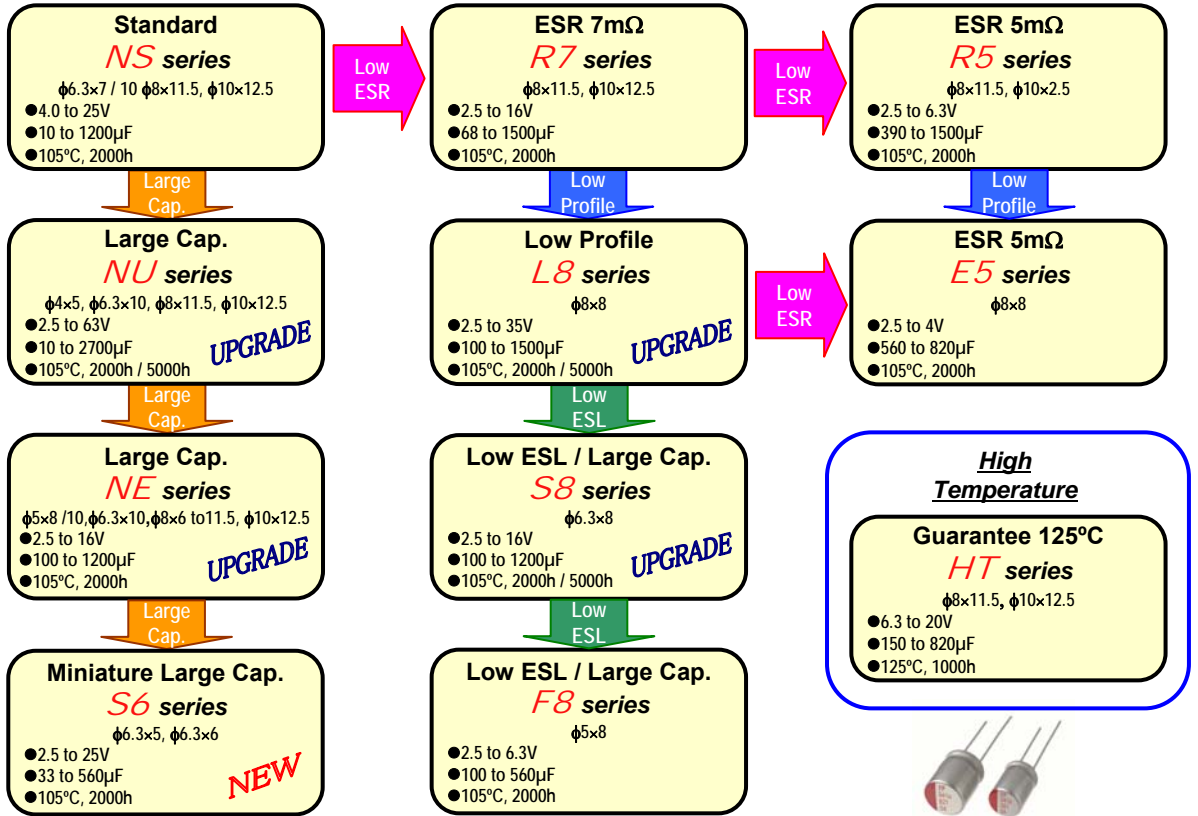

Miniature Aluminum Electrolytic Capacitors

Chip Aluminum Electrolytic Capacitors

○ Page number

Large Can Aluminum Electrolytic Capacitors

System Diagram for FPCAP

Radial lead type

SMD type