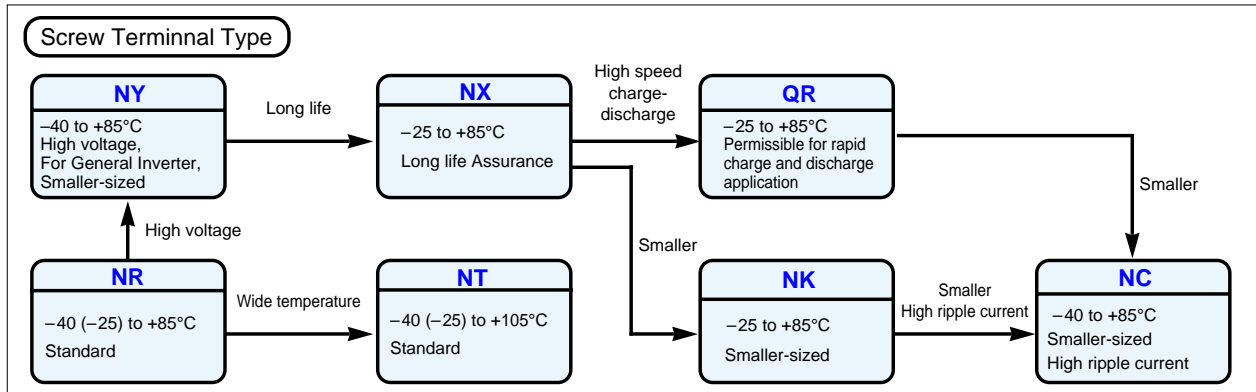

Miniature Aluminum Electrolytic Capacitors

Chip Aluminum Electrolytic Capacitors

○ Page number

Large Can Aluminum Electrolytic Capacitors

System Diagram for FPCAP

Radial lead type

SMD type