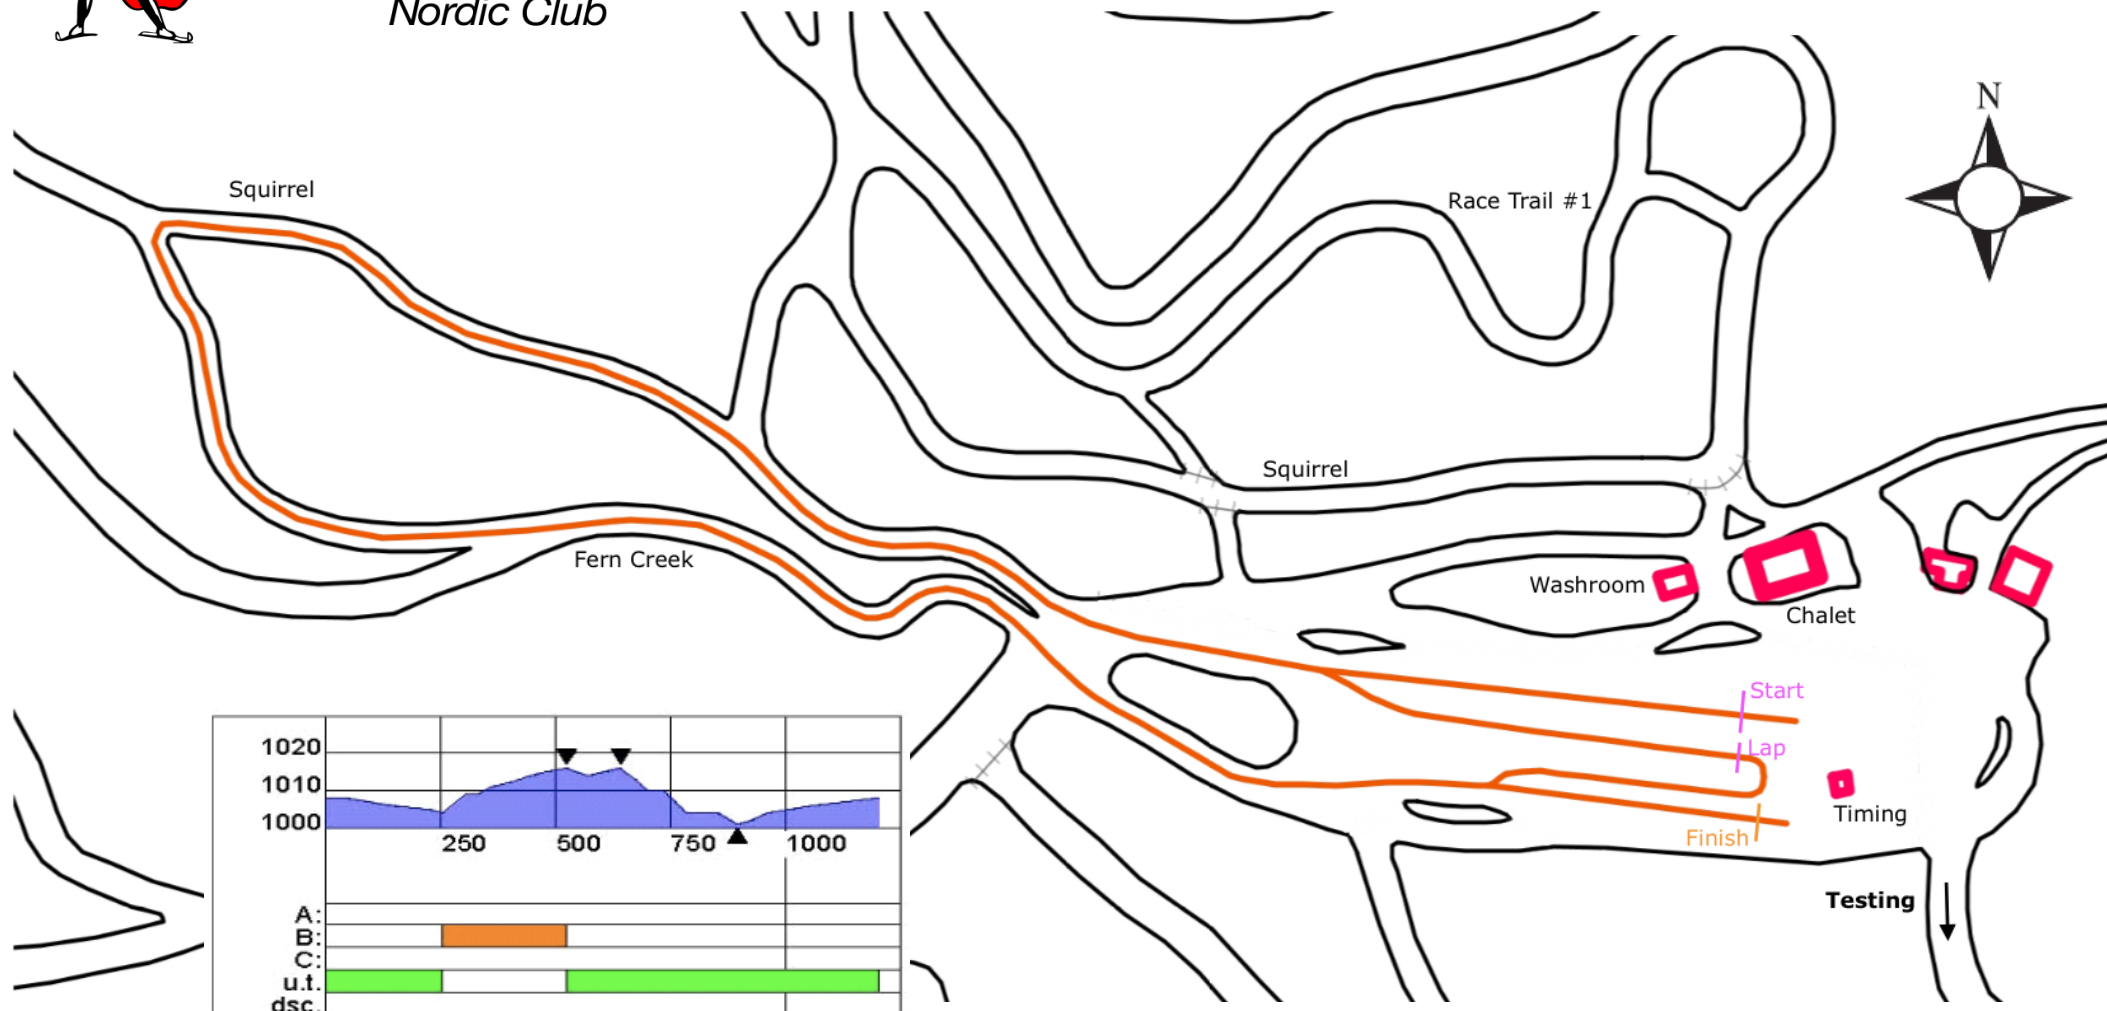

TELEMARK
Nordic Club

1.0km Course

Course length: 1205m

Category:

Competition Level:

Height Difference (HD): 15m

Maximum Climb (MC): 12m

Total Climb (TC): 21m

Lowest point: 1001m

Highest point: 1016m