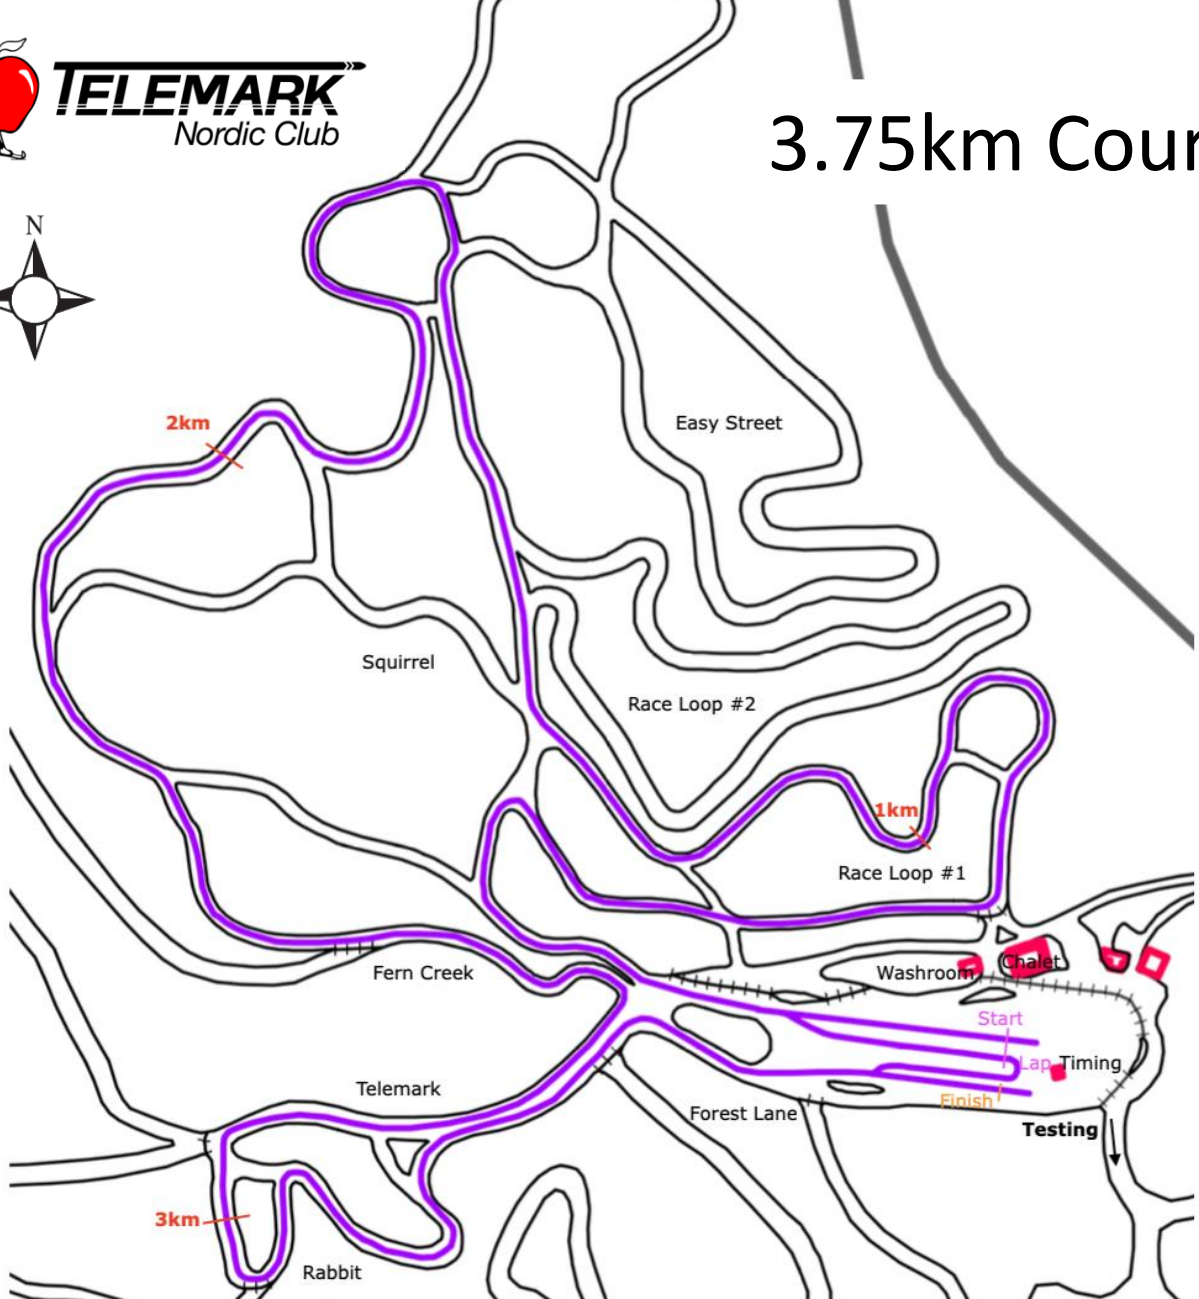

TELEMARK
Nordic Club

3.75km Course

A-climb B-climb C-climb Descent Undulated terrain

Course Length	3738m	Height difference (HD)	44m	Lowest point	998m
		Maximum climb (MC)	26m	Highest point	1042m
		Total climb (TC)	128m		