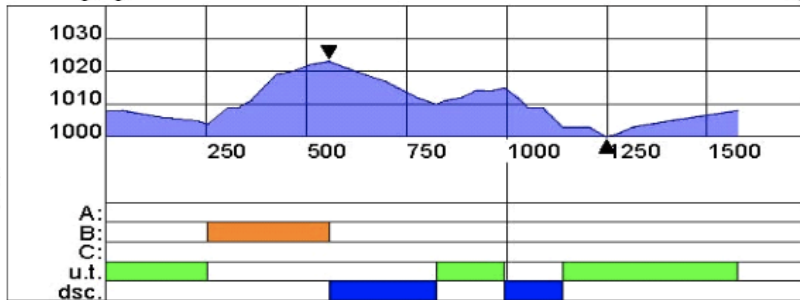

TELEMARK
Nordic Club

1.5km Course

Course length: 1578m

Category:

Competition Level:

Height Difference (HD): 23m

Maximum Climb (MC): 19m

Total Climb (TC): 32m

Lowest point: 1000m

Highest point: 1023m