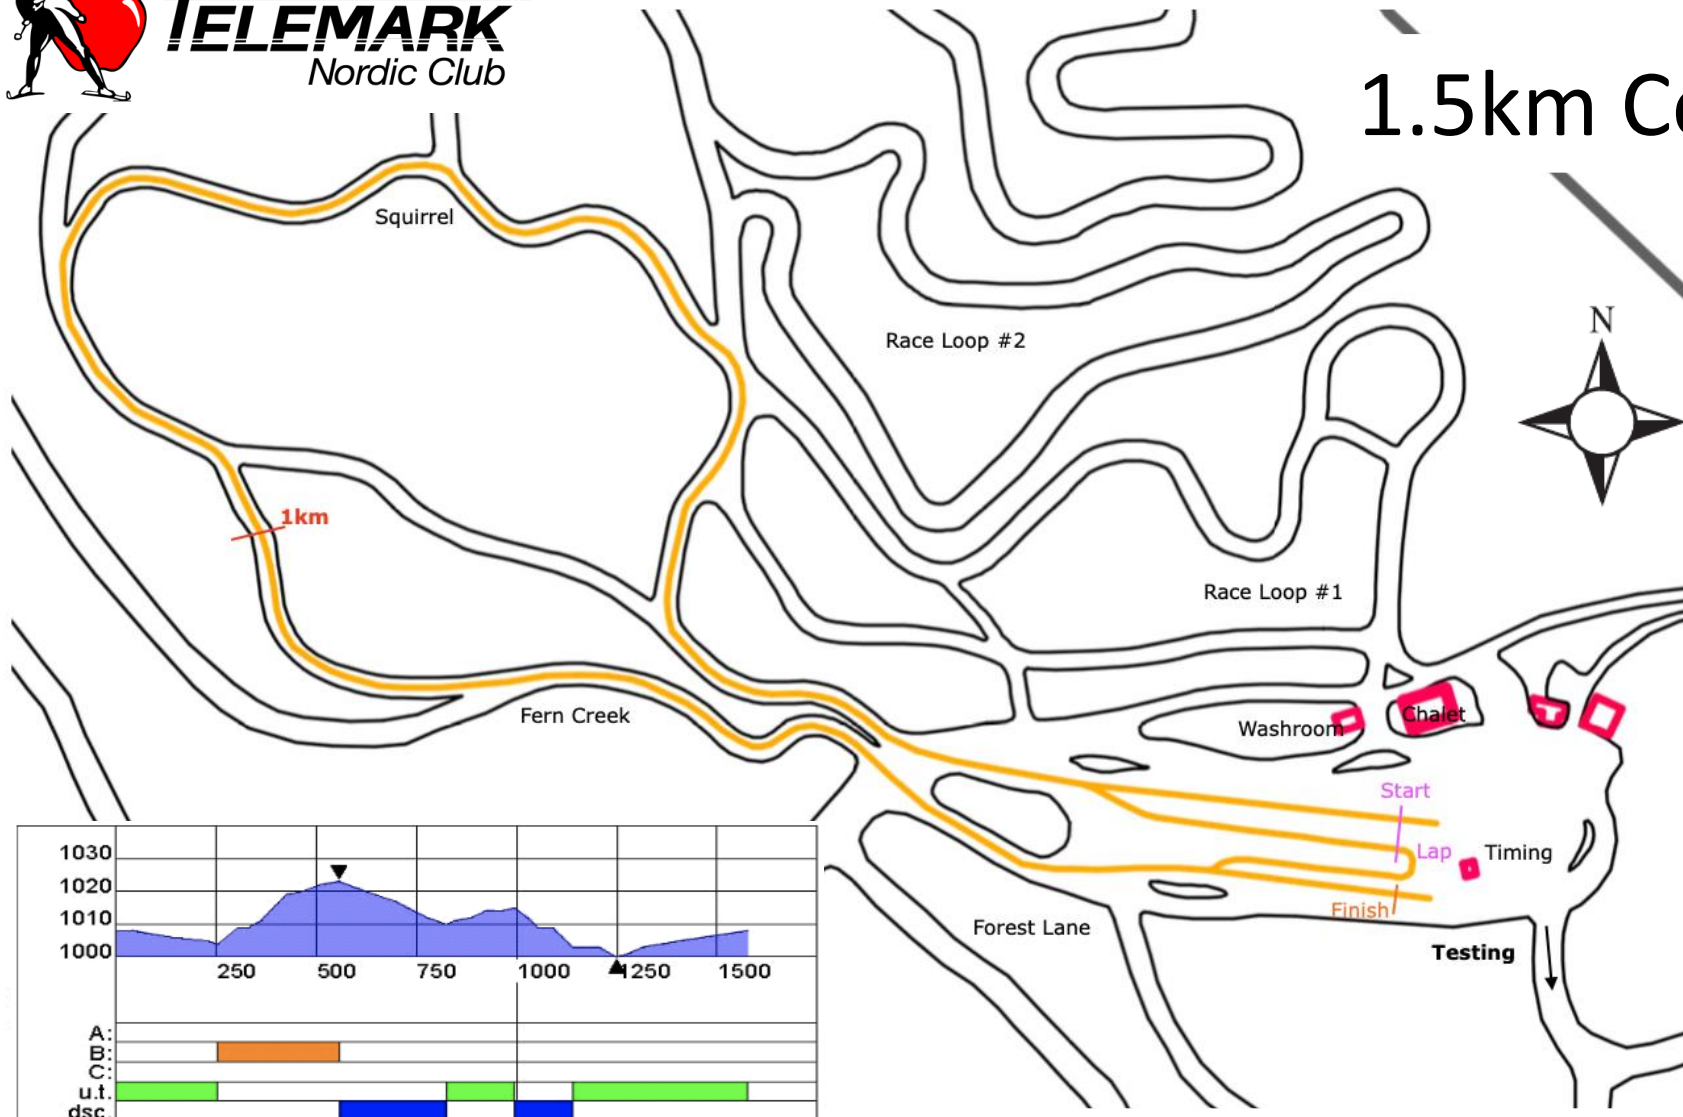

TELEMARK
Nordic Club

1.5km Course

Course length: 1578m

Category:

Competition Level:

Height Difference (HD): 23m

Maximum Climb (MC): 19m

Total Climb (TC): 32m

Lowest point: 1000m

Highest point: 1023m