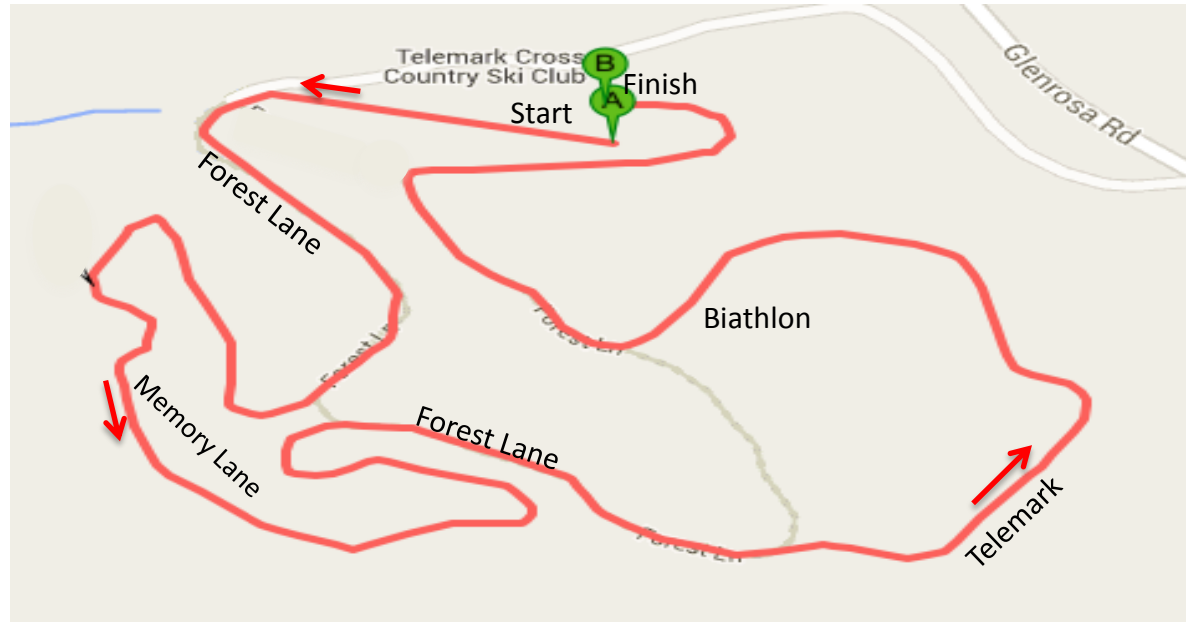

TELEMARK
Nordic Club

Kelowna Apple Loppet

3.0 km Course

2 x 3.0 km: Ages 12 – 15

3.0 km: Ages 8 – 11

Classic Technique

TELEMARK
Nordic Club

Kelowna Apple Loppet

1.5 km Course

Ages 5 - 7

Classic Technique